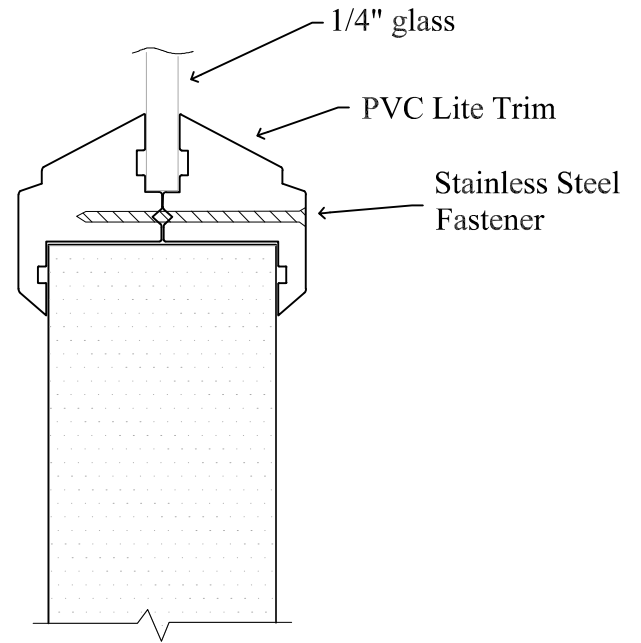

# Vision Kit

2-piece kit  
Screws on one  
side of door only

## Order Information:

- ORDER SIZE = Glass size
- VISIBLE SIZE = Order size - 1"
- CUTOUT SIZE = Order size + 1"
- OVERALL KIT = Order size + 2"