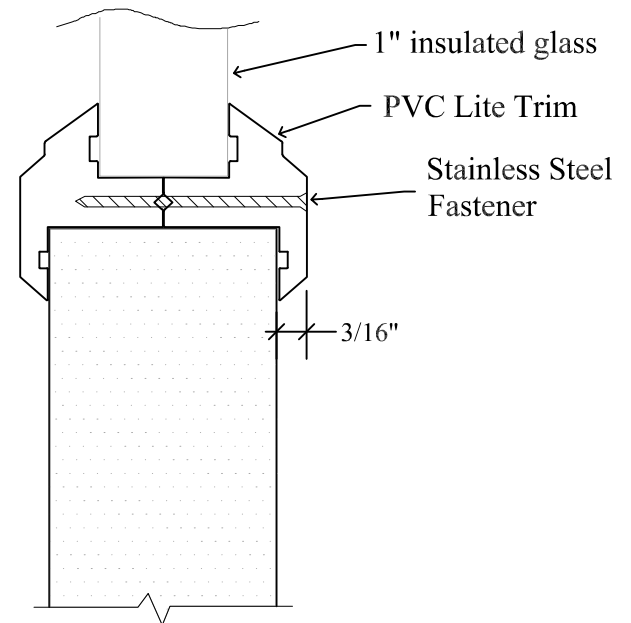

# Vision Kit

2-piece kit  
Screws on one  
side of door only

## Order Information:

- ORDER SIZE = Glass size
- VISIBLE SIZE = Order size - 1"
- CUTOUT SIZE = Order size + 1"
- OVERALL KIT = Order size + 2"