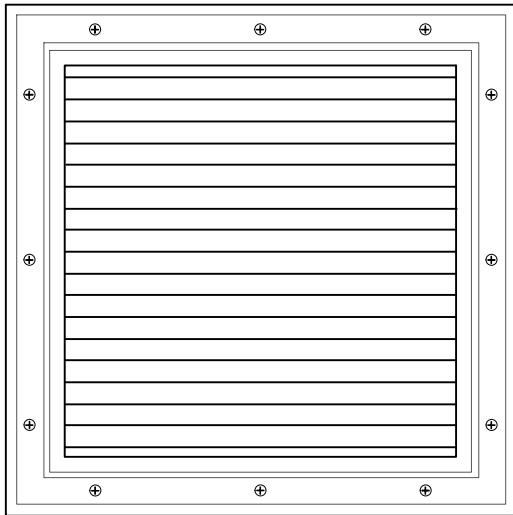

Door Louver

Please note: Bug-screen optional

2-piece kit
Screws on one
side of door only

Order Information:

- ORDER SIZE = Louver size
- VISIBLE SIZE = Order size - 1"
- CUTOUT SIZE = Order size + 1"
- OVERALL KIT = Order size + 2"